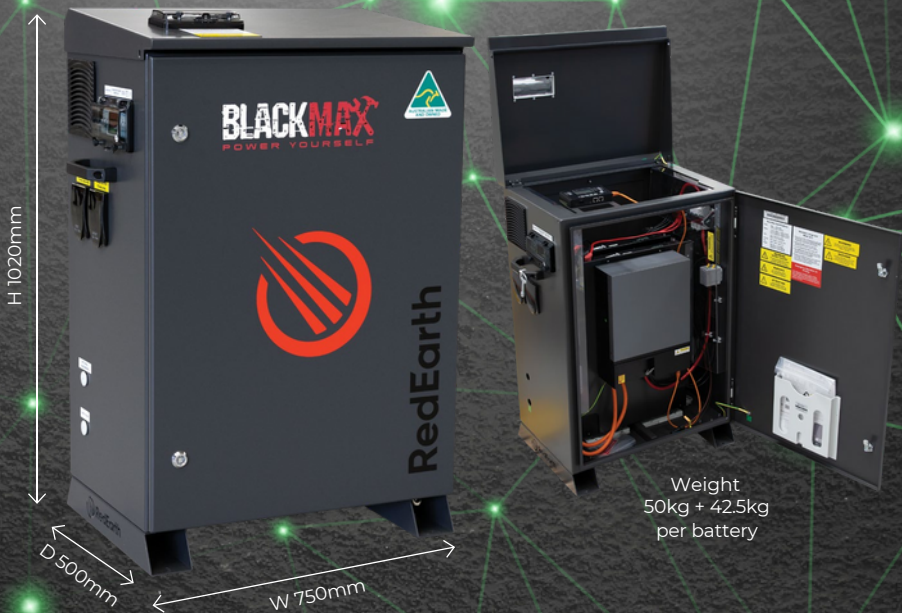

# BlackMax

OFF-GRID POWER

### Power Output

5kW peak (30 mins)  
10kVA surge (3.6 kW continuous)

### Solar Input

Connect up to 6.5kW of solar panels to the single MPPT (120-450Vdc max. 500Vdc/22A)

### Battery

Up to 3 x 4.1kWh Troppos (max. 12.3kWh) Voltage: 48Vdc (nom.)